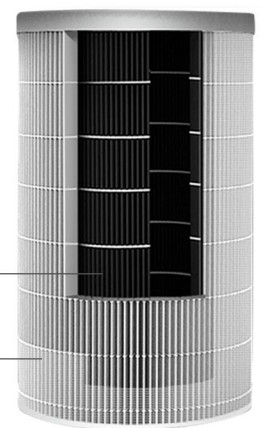

### Bamboo HEPA-Filter

PM2.5

Smoke

Allergen

Bacteria

### Modified Activated Carbon-Filter

Formaldehyde

Peculiar Smell

Benzene

Modified Activated Carbon-Filter

Bamboo HEPA-Filter

Product model	C2
Colour	White+Black
Efficient area	Up to 63 m <sup>2</sup>
Particle CADR	519.5 m <sup>3</sup> /h
Formaldehyde CADR	216.4m <sup>3</sup> /h
Micro negative Ions	20 million pcs/cm <sup>3</sup>
Input power	AC100-240V 50Hz/60hz
Wattage	72.5w
Size	320 x 320 x 650mm
Net weight	10.5 kg